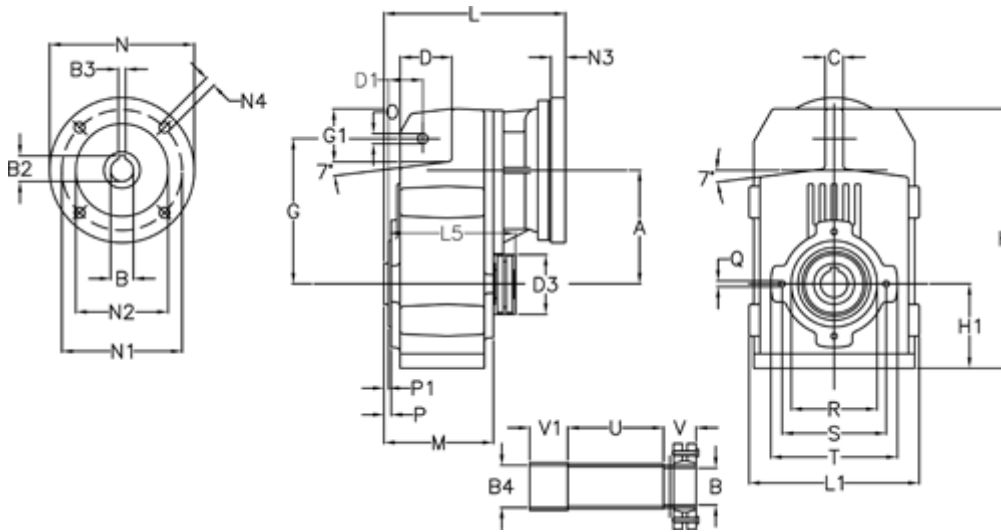

Article number: 29560206535220  
 Description: Shaft mounted gear  
 A253S-65,3-P63B5

## Measures

A = 128.75	D1 = 43.5	I5 = 197.5	P1 = 3.5	V1 = 40
B = 31	d3 = 83	M = 135.5	Q = M10x14	
B1 = 11	G = 162	N = 140	R = 110	
B2 = 12.8	G1 = 58.0	N1 = 115	S = 130	
B3 = 4	H = 290.5	N2 = 95	T = 150	
B4 = 32	H1 = 93.5	N4 = M8x19	Tightening torque N m = 14.5	
C = 20	L = 213.0	O = 13	U = 96.0	
D = 57.0	L1 = 188	P = 6.0	V = 38	